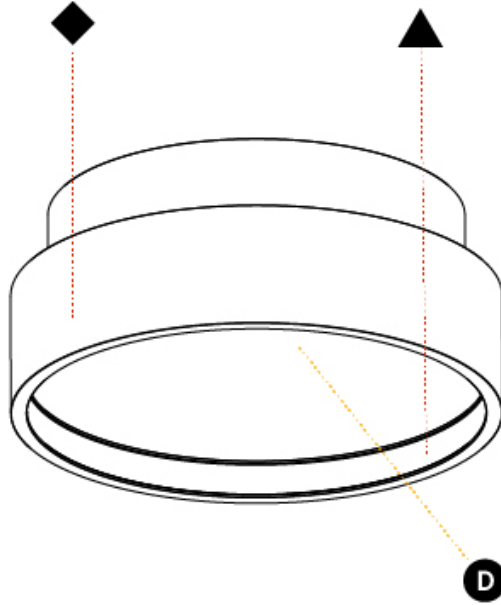

SIGN DIVA KORONA SURFACE

A3D100-

PROJECT

TYPE

SPECIFIER

QUANTITY

DATE