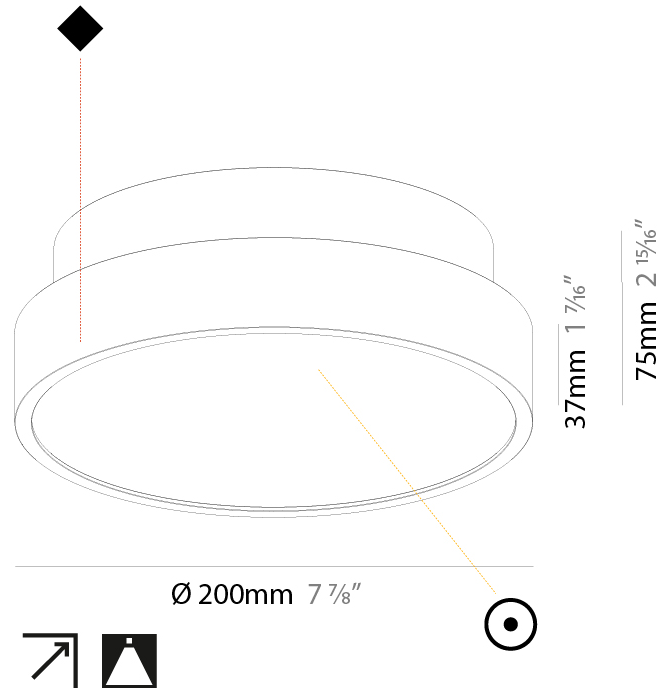

PROJECT	
TYPE	
SPECIFIER	
QUANTITY	
DATE	

SIGN DIVA SURFACE

A3D090- : A3D090-DP-30K-25-35

base number

1. To build a product code in our configurator select the specify button on the base model # product page
2. To build a manual product code on this datasheet choose from the options listed below in blue font and add the suffix to the base model #

GENERAL

Series: Sign Diva
Subseries: Sign Diva
Partner: Prolicht
Division: Architectural
Installation: Surface
Product Type: Ceiling Surface
Mounting Location: Ceiling
Light Distribution: Direct

PHYSICAL

Shape: Round
Diameter (mm): 200
Diameter (in): 7 7/8
Height (mm): 75
Height (in): 2 15/16
Weight (kg): 1.122
Weight (lbs): 2.474
Fixture Material: PMMA / Extruded Aluminum / Steel

ELECTRICAL

Lamp Type: LED (Zhaga Standard)
Input Wattage (W): 12.1
Total Output Wattage (W): 11
Dimming: Phase Dimming (120Vac Only)
Driver Included: Yes
Driver Location: Integrated
Driver Class: Class 2
Input Voltage (V): 120
Constant Current (MA): 350

LED

Color Temperature (°K): 3000
Max. Delivered Lumen (lm): 1040
CRI: >92 CRI
Lamp Life (hrs): 50000

OPTICAL

RATINGS AND CERTIFICATIONS

Certified By: Certified for North American Standards
IP rating: IP20