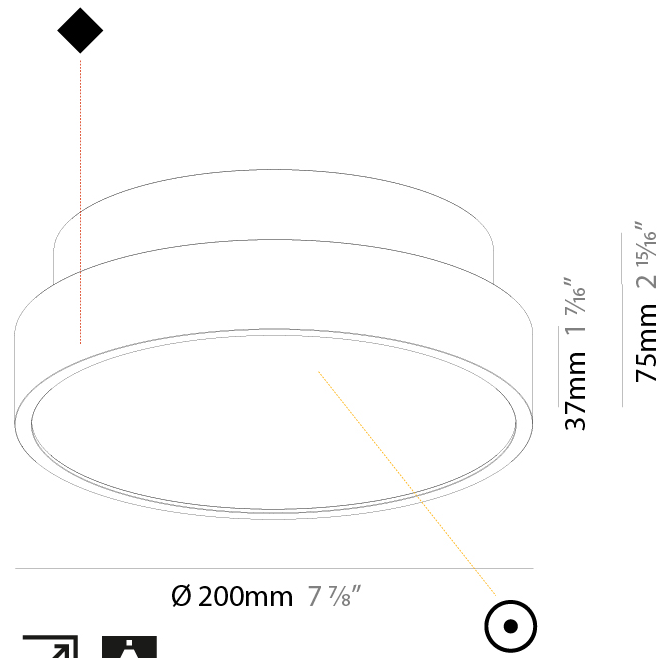

GENERAL

Series: Sign Diva
Subseries: Sign Diva
Partner: Prolicht
Division: Architectural
Installation: Surface
Product Type: Ceiling Surface
Mounting Location: Ceiling
Light Distribution: Direct

PHYSICAL

Shape: Round
Diameter (mm): 200
Diameter (in): 7 7/8
Height (mm): 75
Height (in): 2 15/16
Weight (kg): 1.122
Weight (lbs): 2.474
Diffuser: PMMA - Opal/Micro-Prism/Sparkling Secret/Vintage Industrial with Shine Ring
Fixture Finish: SSR / BKV / CWI / CRY / HAB / UFT / ITA / RUA / FTG / MYG / LOD / PUS / FRO / FUP / KIA / POP / BLS / SPG / MEY / GOH / CHC / COM / ABZ / JAG / OBR / MOS / ROR
Fixture Material: PMMA / Extruded Aluminum / Steel

ELECTRICAL

Lamp Type: LED (Zhaga Standard)
Input Wattage (W): 12.1
Total Output Wattage (W): 11
Dimming: Tri-Mode (Non-Dimming and Phase Dimming (120Vac only) and 0-10V Dimming)
Driver Included: Yes
Driver Location: Integrated
Driver Type: Constant Current - Universal
Driver Class: Class 2
Input Voltage (V): 120 - 277
Constant Current (MA): 350

LED

Color Temperature (°K): 3000 / 3500 / 4000
Max. Delivered Lumen (lm): 1040 / 1058 / 1080
CRI: >90 CRI
Lamp Life (hrs): 50000

OPTICAL

RATINGS AND CERTIFICATIONS

Certified By: Certified for North American Standards
IP rating: IP20

PROJECT
TYPE
SPECIFIER
QUANTITY
DATE