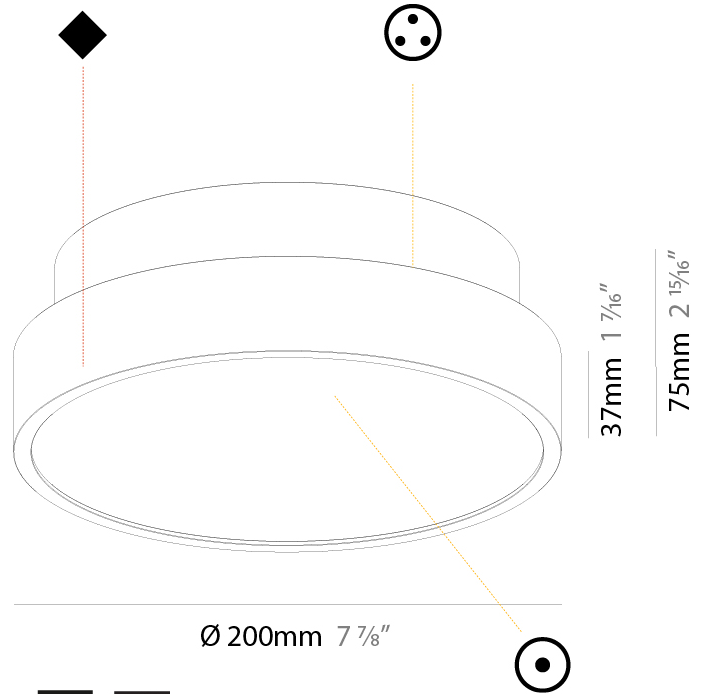

GENERAL

Series: Sign Diva
Subseries: Sign Diva
Partner: Prolicht
Division: Architectural
Installation: Surface
Product Type: Ceiling Surface
Mounting Location: Ceiling
Light Distribution: Direct / Indirect

PHYSICAL

Shape: Round
Diameter (mm): 200
Diameter (in): 7 7/8
Height (mm): 75
Height (in): 2 15/16
Weight (kg): 1.12
Weight (lbs): 2.469

Diffuser: Direct - PMMA - Opal/Micro-Prism/Sparkling Secret/Vintage Industrial with Shine Ring / Indirect - White/Yellow/Orange/Red/Blue/Green

Fixture Finish: SSR / BKV / CWI / CRY / HAB / UFT / ITA / RUA / FTG / MYG / LOD / PUS / FRO / FUP / KIA / POP / BLS / SPG / MEY / GOH / CHC / COM / ABZ / JAG / OBR / MOS / ROR

Fixture Material: PMMA / Extruded Aluminum / Steel

ELECTRICAL

Lamp Type: LED (Zhaga Standard)
Input Wattage (W): 12.1
Total Output Wattage (W): 11
Dimming: Tri-Mode (Non-Dimming and Phase Dimming (120Vac only) and 0-10V Dimming)
Driver Included: Yes
Driver Location: Integrated
Driver Type: Constant Current - Universal
Driver Class: Class 2
Input Voltage (V): 120 - 277
Constant Current (MA): 350

LED

Color Temperature (°K): 3000 / 3500 / 4000
Max. Delivered Lumen (lm): 1100 / 1117 / 1140
CRI: >90 CRI
Lamp Life (hrs): 50000

OPTICAL

RATINGS AND CERTIFICATIONS

Certified By: Certified for North American Standards
IP rating: IP20