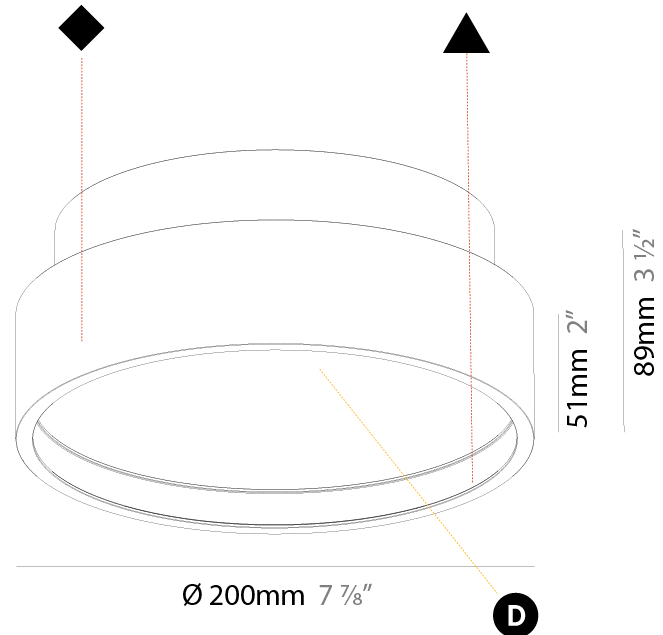

PROJECT	_____
TYPE	_____
SPECIFIER	_____
QUANTITY	_____
DATE	_____

SIGN DIVA KORONA SURFACE

A3D100- : A3D100-DP-30K-13-03-04

base number

1. To build a product code in our configurator select the specify button on the base model # product page
2. To build a manual product code on this datasheet choose from the options listed below in blue font and add the suffix to the base model #

GENERAL

Series: Sign Diva
Subseries: Sign Diva Korona
Partner: Prolicht
Division: Architectural
Installation: Surface
Product Type: Ceiling Surface
Mounting Location: Ceiling
Light Distribution: Direct

PHYSICAL

Shape: Round
Diameter (mm): 200
Diameter (in): 7 7/8
Height (mm): 89mm
Height (in): 3 1/2
Weight (kg): 1.263
Weight (lbs): 2.784
Fixture Material: PMMA / Extruded Aluminum / Steel

ELECTRICAL

Lamp Type: LED (Zhaga Standard)
Input Wattage (W): 12.1
Total Output Wattage (W): 11
Dimming: Phase Dimming (120Vac Only)
Driver Included: Yes
Driver Location: Integrated
Driver Type: Constant Current - Universal
Driver Class: Class 2
Input Voltage (V): 120
Constant Current (MA): 350

LED

Color Temperature (°K): 3000
Max. Delivered Lumen (lm): 1040
CRI: >90 CRI
Lamp Life (hrs): 50000

OPTICAL

RATINGS AND CERTIFICATIONS

Certified By: Certified for North American Standards
IP rating: IP20